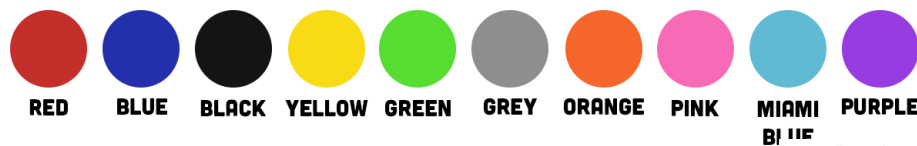

Pro/Magnum Crutch Strap 1 & 2 Point

Product information

A 2" wide crutch strap with clip in fitting. Fits to TRS Magnum and Pro series 4 point harnesses to convert to a 5 or 6 point. Not approved for Motorsport use, and a non-conformance label would be sewn in.

Features:

- Fits Magnum And Pro 4 Point
- Converts To 5 & 6 Point Harness
- Plugs Into Existing Buckle.

Colour Options:

... [Read more](#)

Pro/Magnum Crutch Strap 1 & 2 Point

Technical data

Part code	Model	Colour	Weight kg
930121H0030	1 Point	Black	0.25
930121H0130	2 Point	Black	0.5
930121H0020	1 Point	Blue	0.25
930121H0120	2 Point	Blue	0.5
930121H0050	1 Point	Green	0.25
930121H0150	2 Point	Green	0.5
930121H0060	1 Point	Grey	0.25
930121H0160	2 Point	Grey	0.5
930121H0090	1 Point	Miami Blue	0.25
930121H0190	2 Point	Miami Blue	0.5
930121H0070	1 Point	Orange	0.25
930121H0170	2 Point	Orange	0.5
930121H0080	1 Point	Pink	0.25
930121H0180	2 Point	Pink	0.5
930121H0000	1 Point	Purple	0.25
930121H0100	2 Point	Purple	0.5
930121H0010	1 Point	Red	0.25
930121H0110	2 Point	Red	0.5
930121H0040	1 Point	Yellow	0.25
930121H0140	2 Point	Yellow	0.5